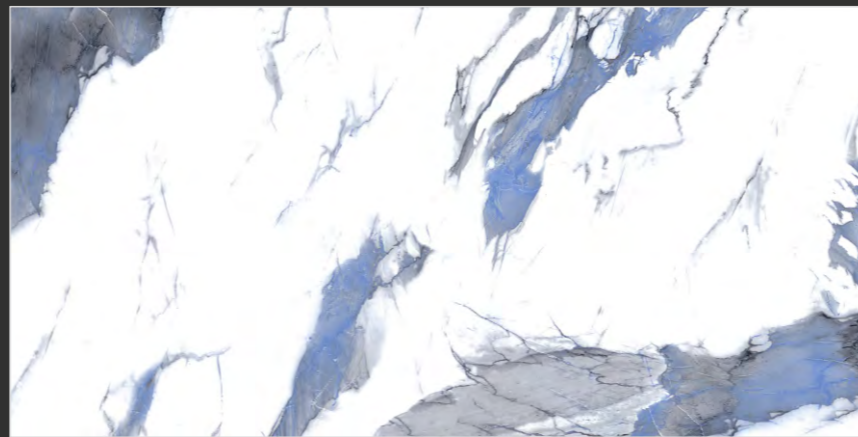

## ROYAL BLUE

---

SIZE:  
**600x  
1200MM**

FINISH:  
**GLOSSY**

RANDOM:  
**03**

**360°**  
Scan for Virtual

[← BACK TO INDEX](#)

ROYAL BLUE