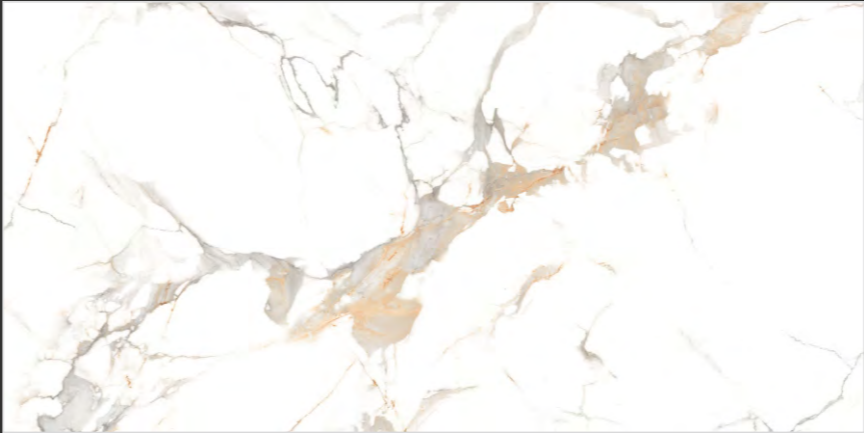

**STATUARIO**  
— COLLECTION —

**SPARKLE MULTY**

SIZE:  
**600x  
1200MM**

FINISH:  
**GLOSSY**

RANDOM:  
**04**

**360°**  
Scan for Virtual

SPARKLE MULTY