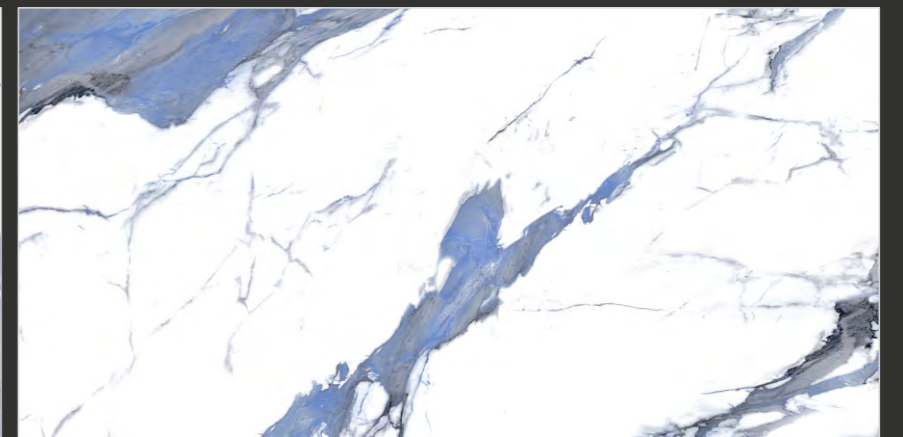

## ROYAL BLUE

---

SIZE:  
**600x  
1200MM**

FINISH:  
**GLOSSY**

RANDOM:  
**03**

**360°**  
Scan for Virtual

[← BACK TO INDEX](#)

ROYAL BLUE