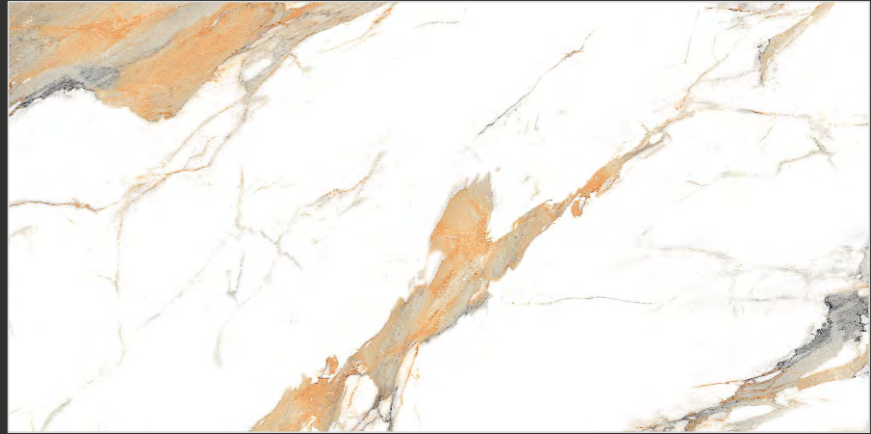

**STATUARIO**  
— COLLECTION —

**ROYAL GOLD**

SIZE:  
**600x  
1200MM**

FINISH:  
**GLOSSY**

RANDOM:  
**03**

**360°**  
Scan for Virtual

[← BACK TO INDEX](#)

ROYAL GOLD