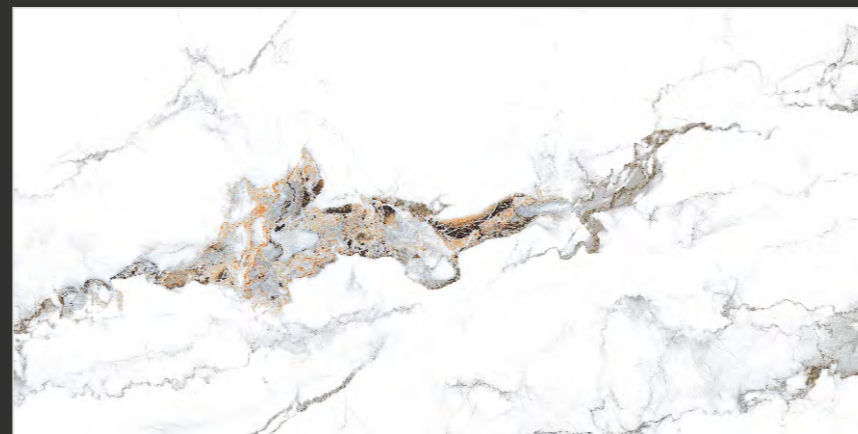

## ARREZO NATURAL

---

SIZE:  
**600x  
1200MM**

FINISH:  
**GLOSSY**

RANDOM:  
**04**

**360°**  
Scan for Virtual

[← BACK TO INDEX](#)

ARREZO NATURAL