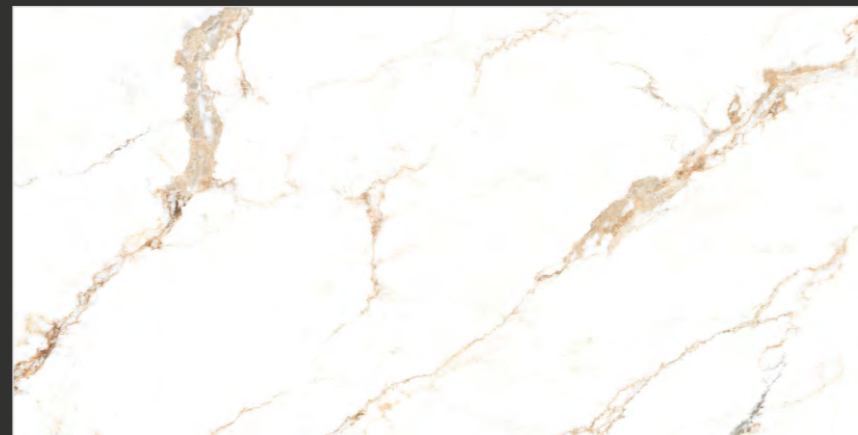

## MODERN STATUARIO

---

SIZE:  
**600x  
1200MM**

FINISH:  
**GLOSSY**

RANDOM:  
**04**

**360°**  
Scan for Virtual

MODERN STATUARIO

**STATUARIO**  
— COLLECTION —