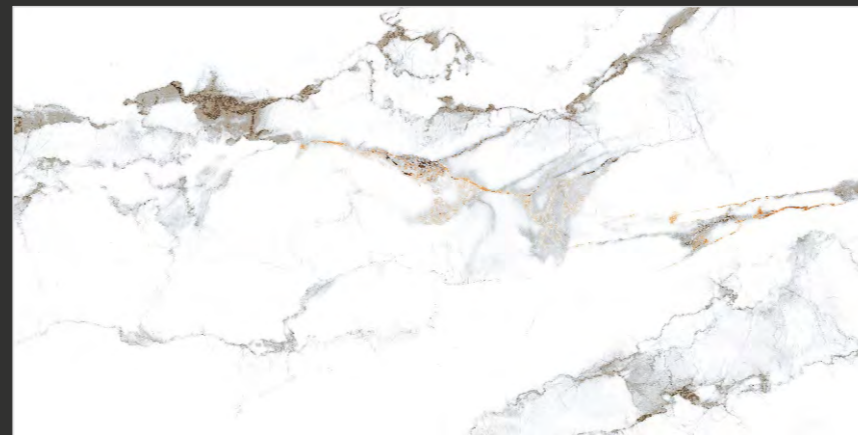

## ARREZO NATURAL

---

SIZE:  
**600x  
1200MM**

FINISH:  
**GLOSSY**

RANDOM:  
**04**

**360°**  
Scan for Virtual

[← BACK TO INDEX](#)

ARREZO NATURAL