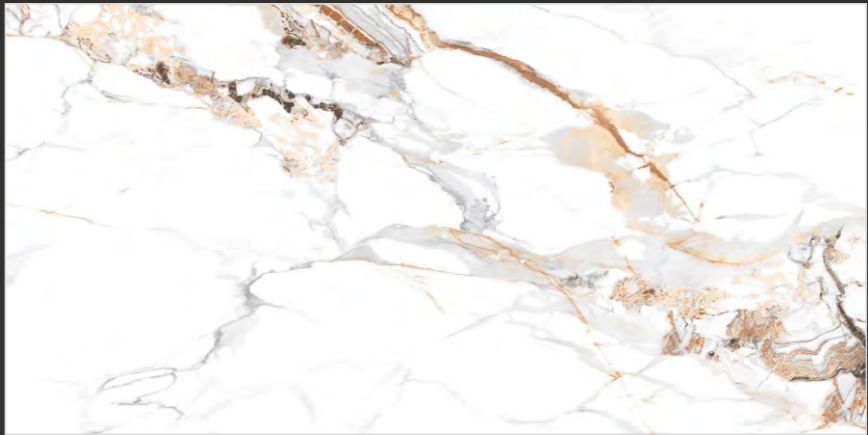

[← BACK TO INDEX](#)