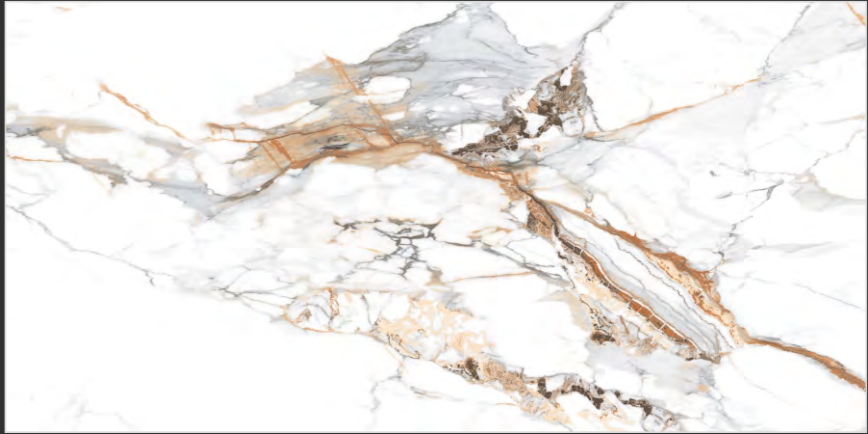

[← BACK TO INDEX](#)