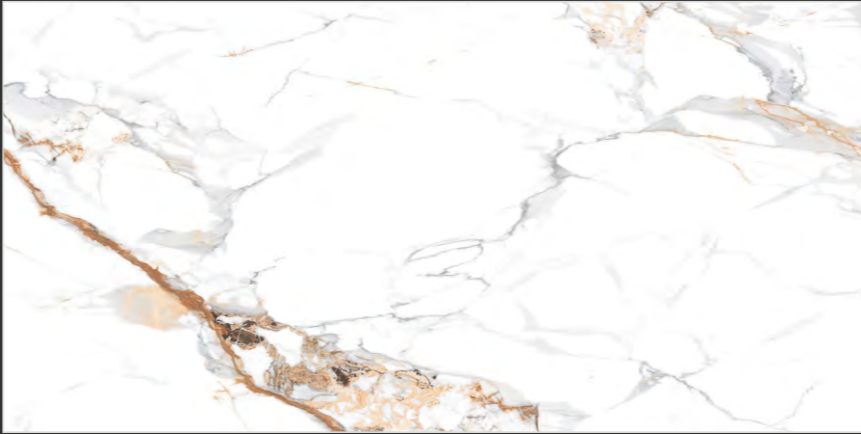

[← BACK TO INDEX](#)