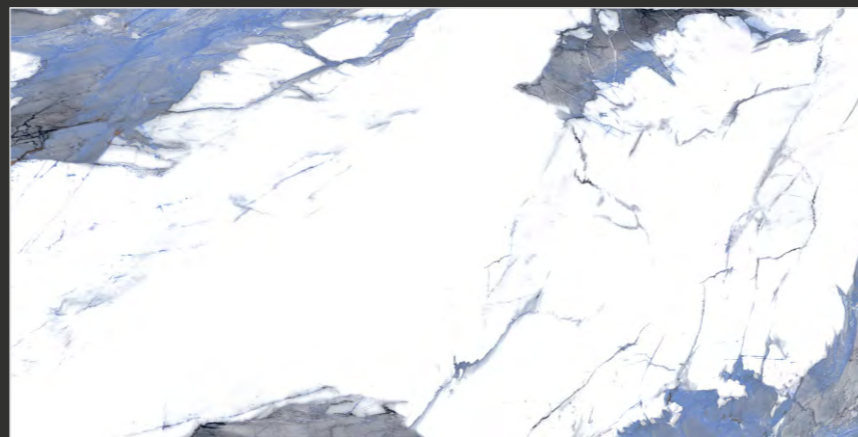

## ROYAL BLUE

---

SIZE:  
**600x  
1200MM**

FINISH:  
**GLOSSY**

RANDOM:  
**03**

**360°**  
Scan for Virtual

[← BACK TO INDEX](#)

ROYAL BLUE