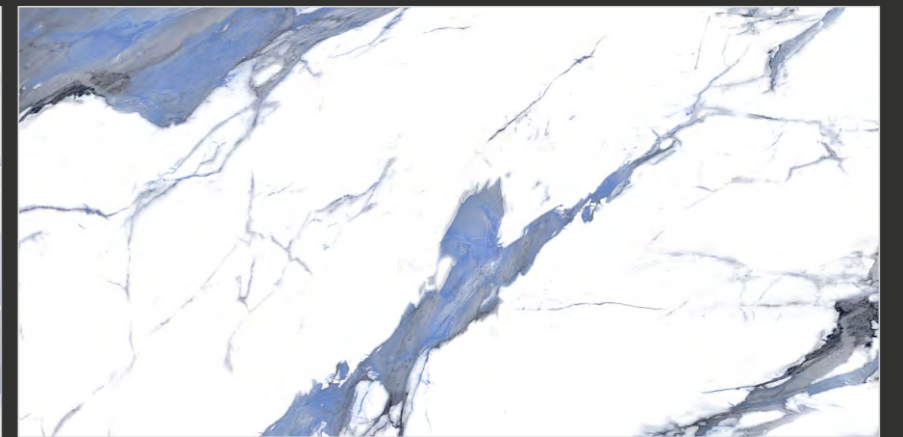

## ROYAL BLUE

---

SIZE:  
**600x  
1200MM**

FINISH:  
**GLOSSY**

RANDOM:  
**03**

**360°**  
Scan for Virtual

[← BACK TO INDEX](#)

ROYAL BLUE