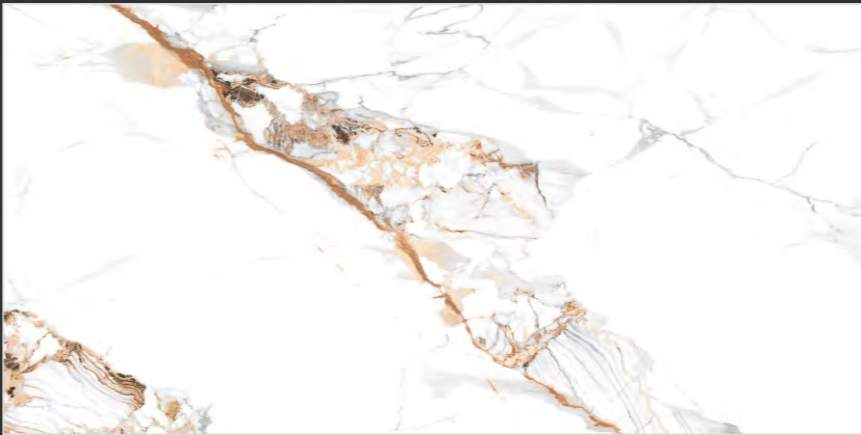

[← BACK TO INDEX](#)