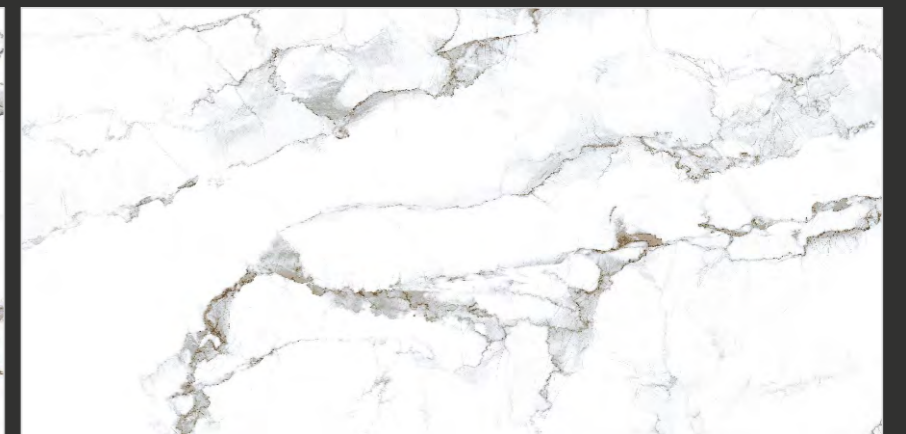

## ARREZO NATURAL

---

SIZE:  
**600x  
1200MM**

FINISH:  
**GLOSSY**

RANDOM:  
**04**

**360°**  
Scan for Virtual

[← BACK TO INDEX](#)

ARREZO NATURAL