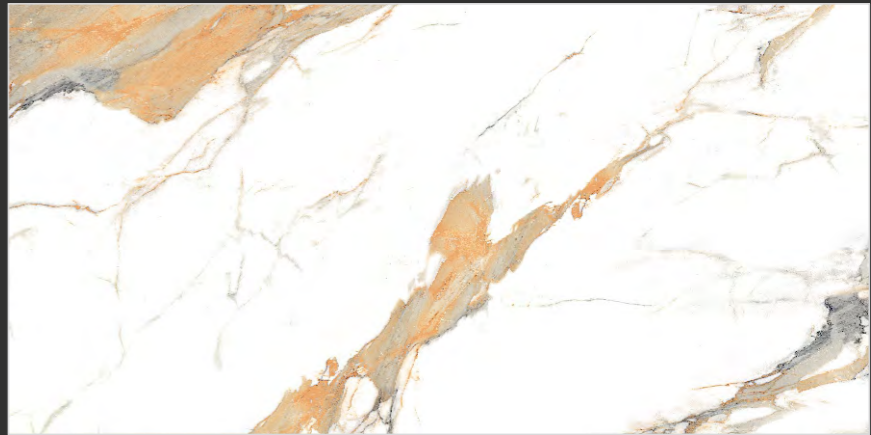

**STATUARIO**  
— COLLECTION —

**ROYAL GOLD**

SIZE:  
**600x  
1200MM**

FINISH:  
**GLOSSY**

RANDOM:  
**03**

**360°**  
Scan for Virtual

[← BACK TO INDEX](#)

ROYAL GOLD